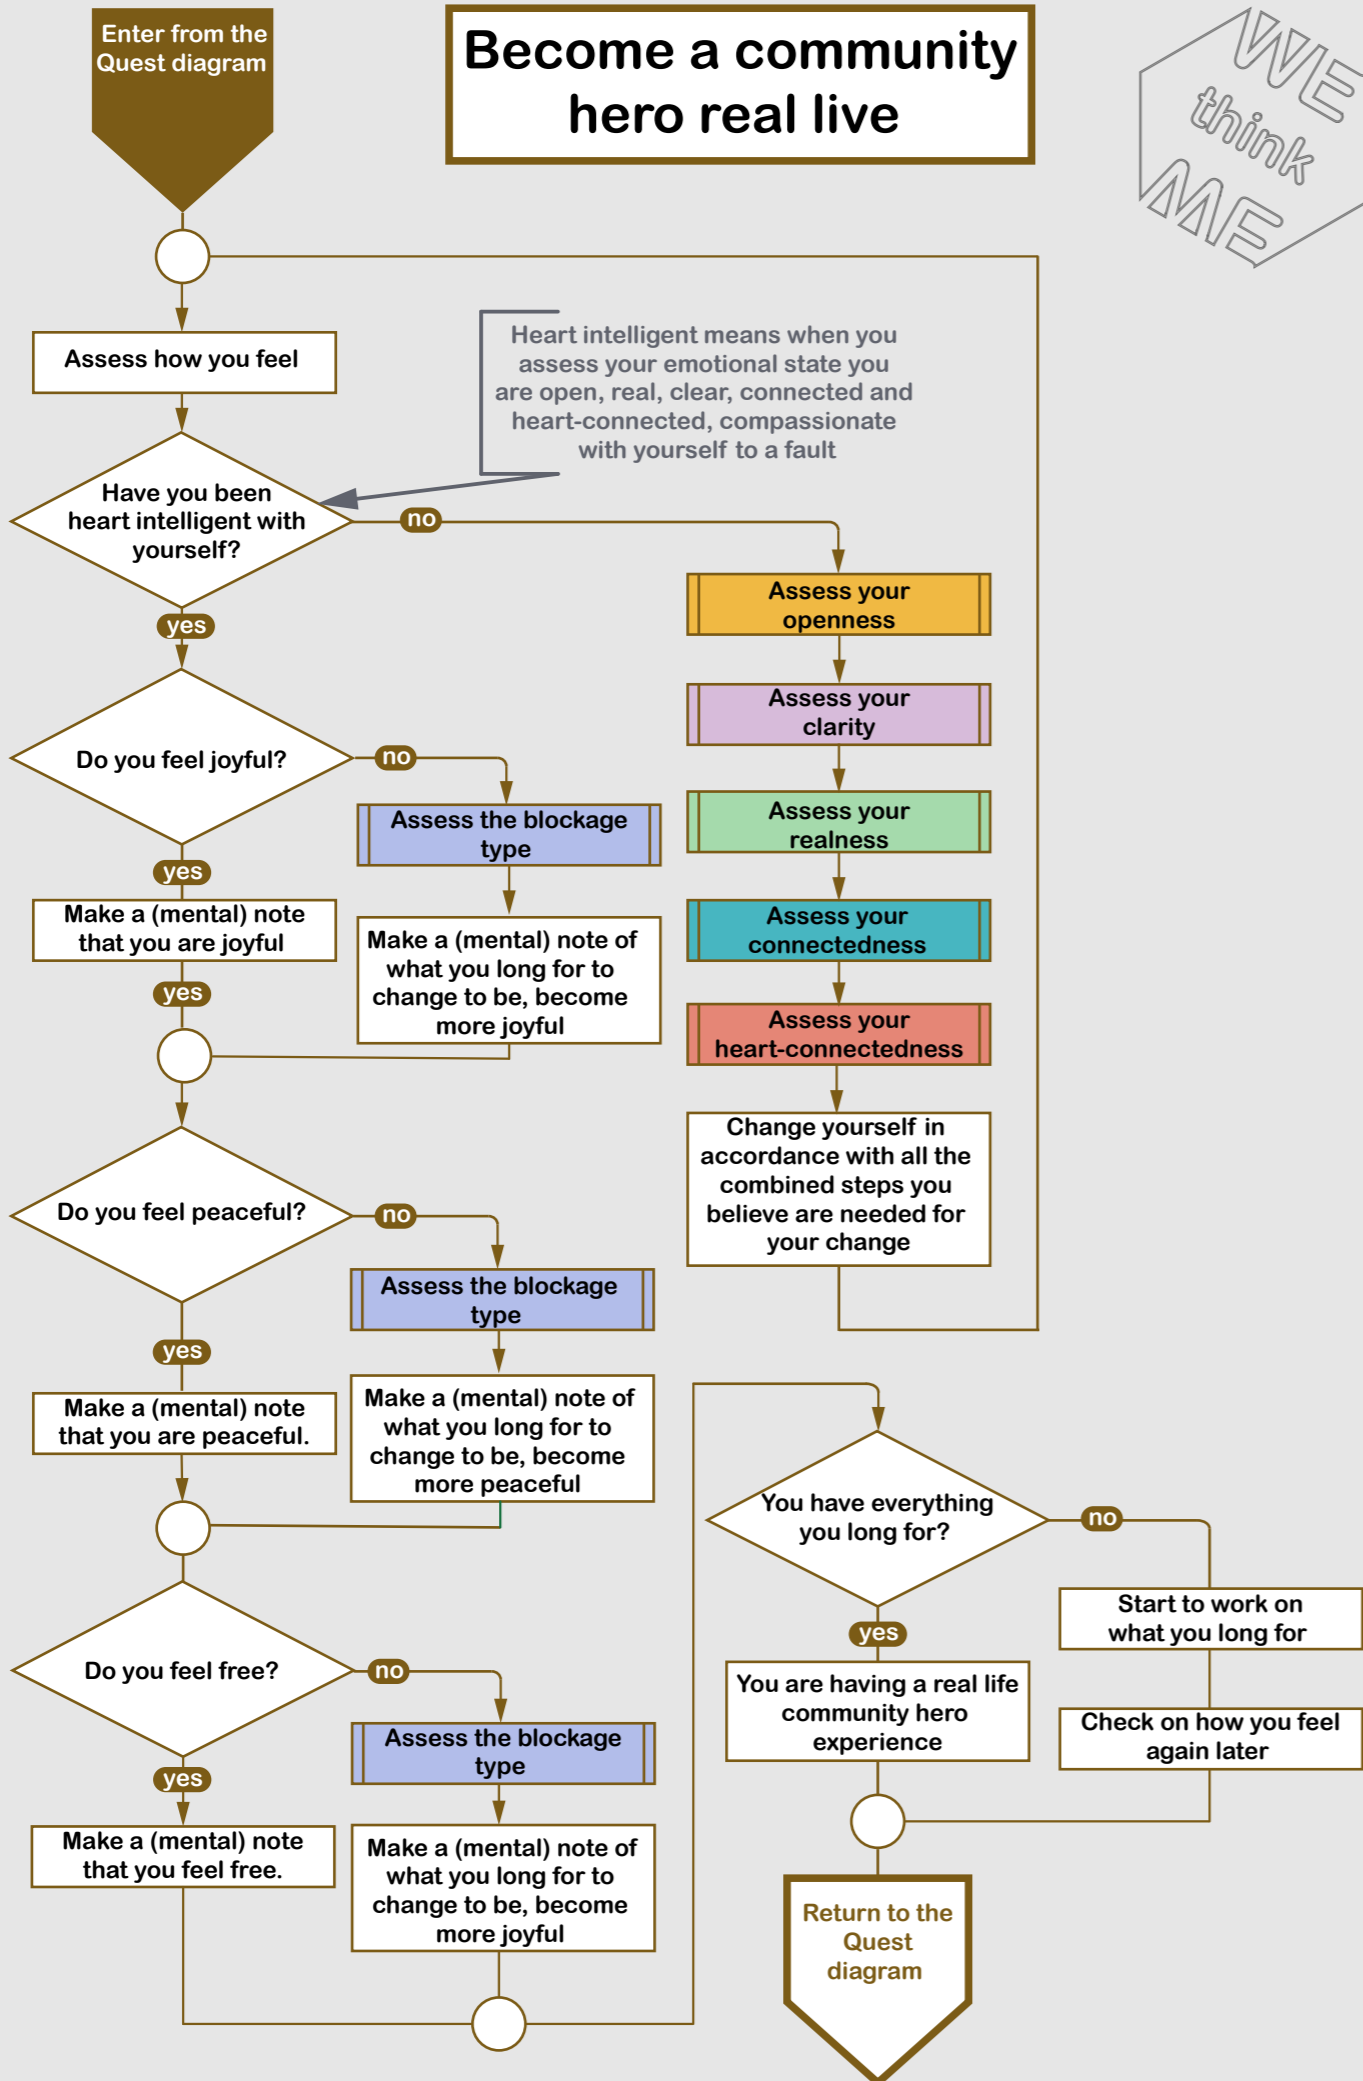

Become a community hero real live

Assess the blockage type [Parent]